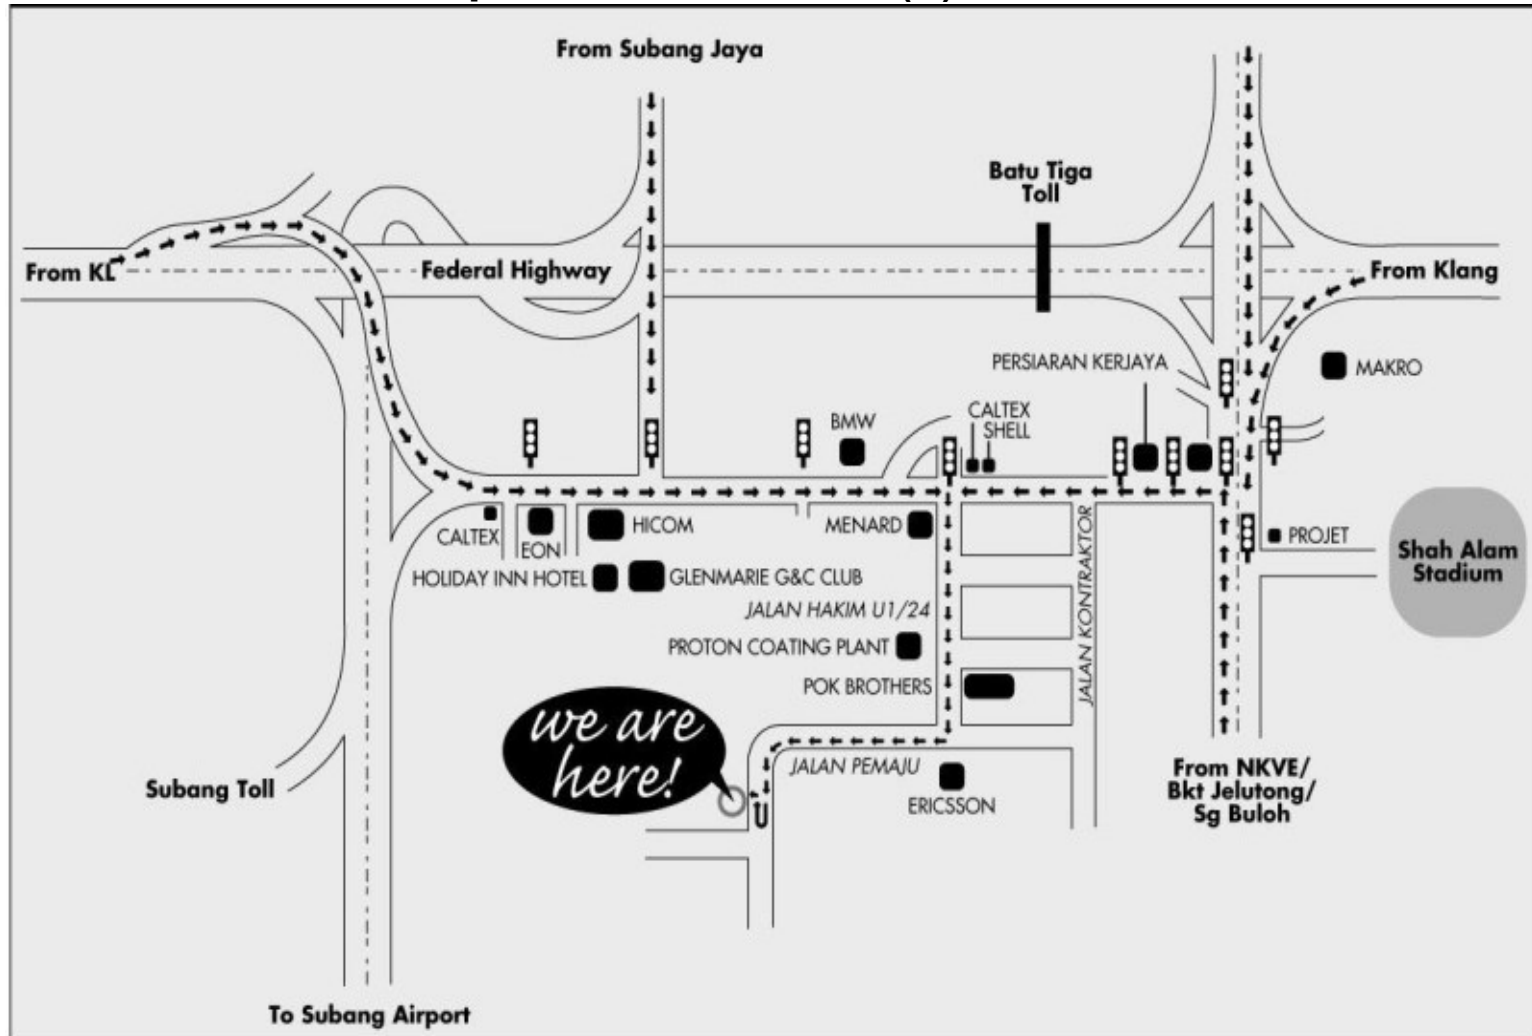

**Map to Newell Rubbermaid (M) Sdn. Bhd.**

Newell Rubbermaid (M) Sdn Bhd (Co. No. 538426-T)  
(formerly known as Sanford Stationery Products (M) Sdn. Bhd.)  
Lot 5 Jalan Pemaju U1/15, Hicom-Glenmarie Industrial Park, 40150 Shah Alam, Selangor, Malaysia.  
Tel : 603 – 5569 1510 / 3109 / 1652 / 1670 | Fax : 603 – 5569 1600 / 2600  
[www.newellrubbermaid.com](http://www.newellrubbermaid.com)